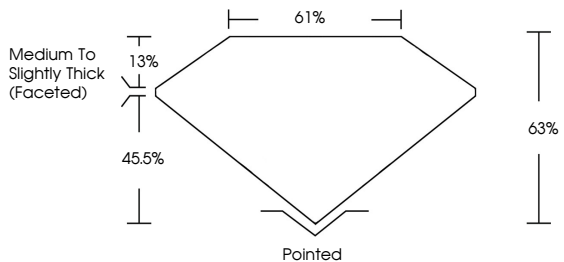

PROPORTIONS