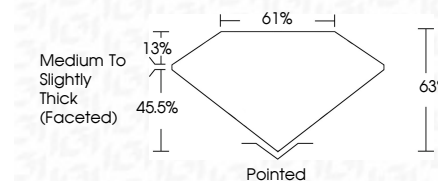

**ELECTRONIC COPY**

LG794688908  
Report verification at igi.org

April 22, 2026  
IGI Report Number **LG794688908**  
Description **LABORATORY GROWN DIAMOND**  
Shape and Cutting Style **PEAR BRILLIANT**  
Measurements **9.74 X 5.84 X 3.68 MM**

**GRADING RESULTS**  
Carat Weight **1.25 CARAT**  
Color Grade **F**  
Clarity Grade **VVS 2**

**ADDITIONAL GRADING INFORMATION**  
Polish **EXCELLENT**  
Symmetry **EXCELLENT**  
Fluorescence **NONE**  
Inscription(s) **IGI LG794688908**  
Comments: This Laboratory Grown Diamond was created by Chemical Vapor Deposition (CVD) growth process. Type IIa

April 22, 2026  
IGI Report No LG794688908  
**PEAR BRILLIANT**  
9.74 X 5.84 X 3.68 MM  
1.25 CARAT  
F  
VVS 2  
61%  
45.5%  
13%  
Medium to Slightly Thick (Faceted)  
Pointed  
EXCELLENT  
EXCELLENT  
NONE  
IGI LG794688908  
Comments: This Laboratory Grown Diamond was created by Chemical Vapor Deposition (CVD) growth process. Type IIa

**CLARITY**

FL	IF	VVS <sup>1-2</sup>	VS <sup>1-2</sup>	SI <sup>1-2</sup>	I <sup>1-3</sup>
Flawless	Internally Flawless	Very Very Slightly Included	Very Slightly Included	Slightly Included	Included

April 22, 2026  
IGI Report Number **LG794688908**  
Description **LABORATORY GROWN DIAMOND**  
Shape and Cutting Style **PEAR BRILLIANT**  
Measurements **9.74 X 5.84 X 3.68 MM**  
**GRADING RESULTS**  
Carat Weight **1.25 CARAT**  
Color Grade **F**  
Clarity Grade **VVS 2**  
**ADDITIONAL GRADING INFORMATION**  
Polish **EXCELLENT**  
Symmetry **EXCELLENT**  
Fluorescence **NONE**  
Inscription(s) **IGI LG794688908**