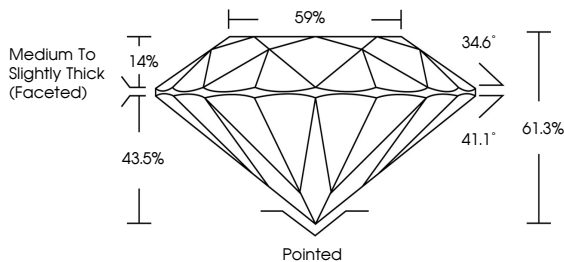

PROPORTIONS