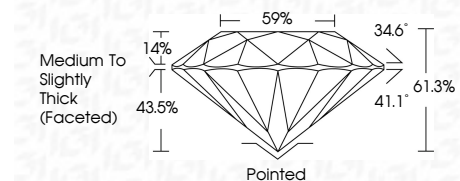

**ELECTRONIC COPY**

LG779652869  
Report verification at igi.org

February 28, 2026  
IGI Report Number **LG779652869**  
Description **LABORATORY GROWN DIAMOND**  
Shape and Cutting Style **ROUND BRILLIANT**  
Measurements **9.31 - 9.33 X 5.71 MM**

**GRADING RESULTS**  
Carat Weight **3.05 CARATS**  
Color Grade **D**  
Clarity Grade **VVS 2**  
Cut Grade **IDEAL**

**ADDITIONAL GRADING INFORMATION**  
Polish **EXCELLENT**  
Symmetry **EXCELLENT**  
Fluorescence **NONE**  
Inscription(s) **(IGI) LG779652869**  
Comments: This Laboratory Grown Diamond was created by Chemical Vapor Deposition (CVD) growth process. Type IIa

**LABORATORY GROWN DIAMOND REPORT**

February 28, 2026  
IGI Report Number **LG779652869**  
Description **LABORATORY GROWN DIAMOND**  
Shape and Cutting Style **ROUND BRILLIANT**  
Measurements **9.31 - 9.33 X 5.71 MM**

**GRADING RESULTS**  
Carat Weight **3.05 CARATS**  
Color Grade **D**  
Clarity Grade **VVS 2**  
Cut Grade **IDEAL**

**ADDITIONAL GRADING INFORMATION**  
Polish **EXCELLENT**  
Symmetry **EXCELLENT**  
Fluorescence **NONE**  
Inscription(s) **(IGI) LG779652869**