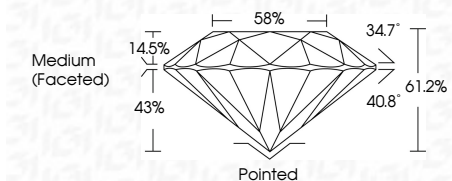

Shape and Cutting Style **ROUND BRILLIANT**

Measurements **6.45 - 6.48 X 3.95 MM**

GRADING RESULTS

Carat Weight **1.02 CARAT**

Color Grade **D**

Clarity Grade **VVS 1**

Cut Grade **IDEAL**

ADDITIONAL GRADING INFORMATION

PROPORTIONS

Sample Image Used

CLARITY CHARACTERISTICS

KEY TO SYMBOLS

Red symbols indicate internal characteristics.
Green symbols indicate external characteristics.

COLOR

D E F G H I J Faint Very Light Light

CLARITY

FL	IF	VVS ¹⁻²	VS ¹⁻²	SI ¹⁻²	I ¹⁻³
Flawless	Internally Flawless	Very Very Slightly Included	Very Slightly Included	Slightly Included	Included

ADDITIONAL GRADING INFORMATION

Polish **EXCELLENT**

Symmetry **EXCELLENT**