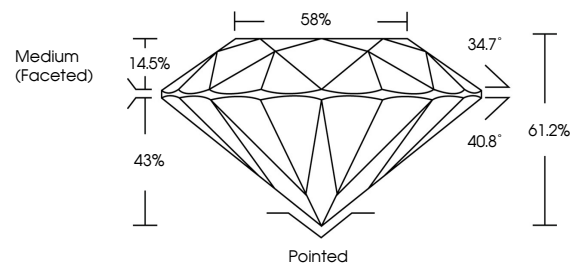

GRADING RESULTS

Carat Weight **1.02 CARAT**

Color Grade **D**

Clarity Grade **VVS 1**

Cut Grade **IDEAL**

February 6, 2026

IGI Report Number **LG773623625**

Description **LABORATORY GROWN DIAMOND**

Shape and Cutting Style **ROUND BRILLIANT**

Measurements **6.45 - 6.48 X 3.95 MM**

GRADING RESULTS

Carat Weight **1.02 CARAT**

Color Grade **D**

Clarity Grade **VVS 1**

Cut Grade **IDEAL**

ADDITIONAL GRADING INFORMATION

Polish **EXCELLENT**

Symmetry **EXCELLENT**

Fluorescence **NONE**

Inscription(s) **IGI LG773623625**

Comments: This Laboratory Grown Diamond was created by Chemical Vapor Deposition (CVD) growth process.
Type IIa

PROPORTIONS

Sample Image Used

CLARITY CHARACTERISTICS

KEY TO SYMBOLS

Red symbols indicate internal characteristics.
Green symbols indicate external characteristics.

COLOR

D E F G H I J Faint Very Light Light