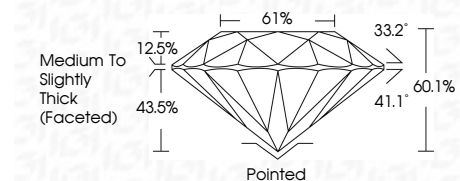

ELECTRONIC COPY

LG762526501
Report verification at igi.org

December 30, 2025
IGI Report Number LG762526501
Description LABORATORY GROWN DIAMOND
Shape and Cutting Style ROUND BRILLIANT
Measurements 8.10 - 8.15 X 4.88 MM

GRADING RESULTS

Carat Weight 2.00 CARATS
Color Grade E
Clarity Grade VVS 2
Cut Grade EXCELLENT

Sample Image Used

ADDITIONAL GRADING INFORMATION

Polish EXCELLENT
Symmetry VERY GOOD
Fluorescence NONE
Inscription(s) (IGI) LG762526501
Comments: This Laboratory Grown Diamond was created by Chemical Vapor Deposition (CVD) growth process. Type IIa

PROPORTIONS

CLARITY CHARACTERISTICS

KEY TO SYMBOLS

Red symbols indicate internal characteristics.
Green symbols indicate external characteristics.

COLOR

D E F G H I J Faint Very Light Light

CLARITY

FL IF VVS 1-2 VS 1-2 SI 1-2 I 1-3
Flawless Internally Flawless Very Very Slightly Included Very Slightly Included Slightly Included Included

December 30, 2025
IGI Report Number LG762526501
Description LABORATORY GROWN DIAMOND
Shape and Cutting Style ROUND BRILLIANT
Measurements 8.10 - 8.15 X 4.88 MM

GRADING RESULTS
Carat Weight 2.00 CARATS
Color Grade E
Clarity Grade VVS 2
Cut Grade EXCELLENT