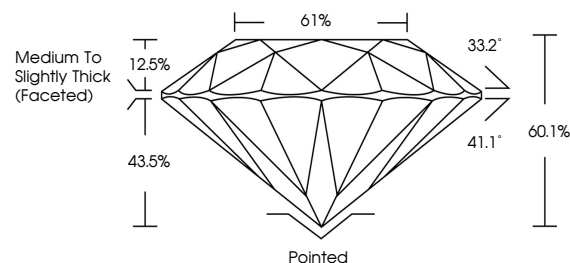

ELECTRONIC COPY

LG762526501
Report verification at igi.org

December 30, 2025
IGI Report Number LG762526501
Description LABORATORY GROWN DIAMOND
Shape and Cutting Style ROUND BRILLIANT
Measurements 8.10 - 8.15 X 4.88 MM

GRADING RESULTS

Carat Weight 2.00 CARATS
Color Grade E
Clarity Grade VVS 2
Cut Grade EXCELLENT

Sample Image Used

ADDITIONAL GRADING INFORMATION

Polish EXCELLENT
Symmetry VERY GOOD
Fluorescence NONE
Inscription(s) (IGI) LG762526501
Comments: This Laboratory Grown Diamond was created by Chemical Vapor Deposition (CVD) growth process. Type IIa

PROPORTIONS

CLARITY CHARACTERISTICS

KEY TO SYMBOLS

Red symbols indicate internal characteristics.
Green symbols indicate external characteristics.

COLOR

D E F G H I J Faint Very Light Light

CLARITY

FL IF VVS 1-2 VS 1-2 SI 1-2 I 1-3
Flawless Internally Flawless Very Very Slightly Included Very Slightly Included Slightly Included Included

December 30, 2025
IGI Report Number LG762526501
Description LABORATORY GROWN DIAMOND
Shape and Cutting Style ROUND BRILLIANT
Measurements 8.10 - 8.15 X 4.88 MM

GRADING RESULTS
Carat Weight 2.00 CARATS
Color Grade E
Clarity Grade VVS 2
Cut Grade EXCELLENT