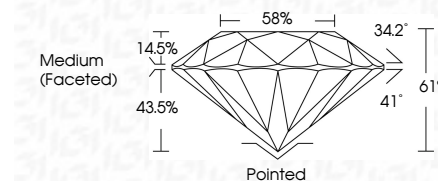

GRADING RESULTS

Carat Weight **2.52 CARATS**

Color Grade **E**

Clarity Grade **VVS 2**

Cut Grade **IDEAL**

December 29, 2025
IGI Report Number **LG761528467**
Description **LABORATORY GROWN DIAMOND**
Shape and Cutting Style **ROUND BRILLIANT**
Measurements **8.74 - 8.79 X 5.35 MM**

GRADING RESULTS

Carat Weight **2.52 CARATS**

Color Grade **E**

Clarity Grade **VVS 2**

Cut Grade **IDEAL**

ADDITIONAL GRADING INFORMATION

Polish **EXCELLENT**

Symmetry **EXCELLENT**

KEY TO SYMBOLS

Red symbols indicate internal characteristics.
Green symbols indicate external characteristics.

COLOR

D E F G H I J Faint Very Light Light

CLARITY

FL	IF	VVS ¹⁻²	VS ¹⁻²	SI ¹⁻²	I ¹⁻³
Flawless	Internally Flawless	Very Very Slightly Included	Very Slightly Included	Slightly Included	Included