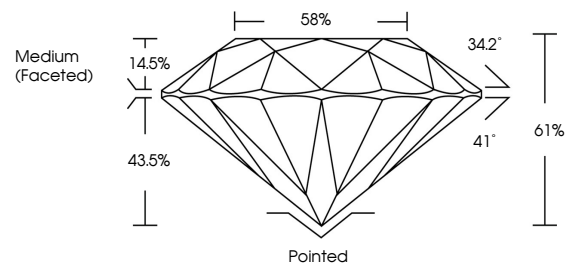

GRADING RESULTS

Carat Weight **2.52 CARATS**

Color Grade **E**

Clarity Grade **VVS 2**

Cut Grade **IDEAL**

December 29, 2025
IGI Report Number **LG761528467**
Description **LABORATORY GROWN DIAMOND**
Shape and Cutting Style **ROUND BRILLIANT**
Measurements **8.74 - 8.79 X 5.35 MM**

GRADING RESULTS

Carat Weight **2.52 CARATS**

Color Grade **E**

Clarity Grade **VVS 2**

Cut Grade **IDEAL**

ADDITIONAL GRADING INFORMATION

Polish **EXCELLENT**

Symmetry **EXCELLENT**

Fluorescence **NONE**

Inscription(s) **IGI LG761528467**

Comments: This Laboratory Grown Diamond was created by Chemical Vapor Deposition (CVD) growth process.
Type IIa

PROPORTIONS

Sample Image Used

CLARITY CHARACTERISTICS

KEY TO SYMBOLS

Red symbols indicate internal characteristics.
Green symbols indicate external characteristics.

COLOR

D E F G H I J Faint Very Light Light

CLARITY

FL	IF	VVS ¹⁻²	VS ¹⁻²	SI ¹⁻²	I ¹⁻³
Flawless	Internally Flawless	Very Very Slightly Included	Very Slightly Included	Slightly Included	Included