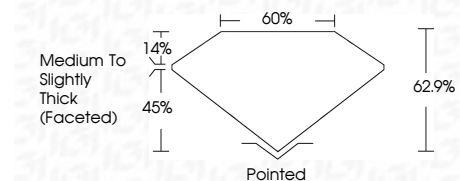

ELECTRONIC COPY

LG735524464
Report verification at igi.org

September 17, 2025
IGI Report Number **LG735524464**
Description **LABORATORY GROWN DIAMOND**
Shape and Cutting Style **PEAR BRILLIANT**
Measurements **11.25 X 7.08 X 4.45 MM**

GRADING RESULTS

Carat Weight **2.07 CARATS**
Color Grade **D**
Clarity Grade **VVS 2**

ADDITIONAL GRADING INFORMATION

Polish **EXCELLENT**
Symmetry **EXCELLENT**
Fluorescence **NONE**
Inscription(s) **IGI LG735524464**
Comments: This Laboratory Grown Diamond was created by Chemical Vapor Deposition (CVD) growth process. Type IIa

September 17, 2025
IGI Report No LG735524464
PEAR BRILLIANT
2.07 CARATS
D
11.25 X 7.08 X 4.45 MM
Carat Weight
Color Grade
Clarity Grade
Depth
Table
Girdle
Medium to Slightly Thick (Faceted)
Pointed
EXCELLENT
EXCELLENT
NONE
IGI LG735524464
Comments: This Laboratory Grown Diamond was created by Chemical Vapor Deposition (CVD) growth process. Type IIa

LABORATORY GROWN DIAMOND REPORT

September 17, 2025
IGI Report Number **LG735524464**
Description **LABORATORY GROWN DIAMOND**
Shape and Cutting Style **PEAR BRILLIANT**
Measurements **11.25 X 7.08 X 4.45 MM**