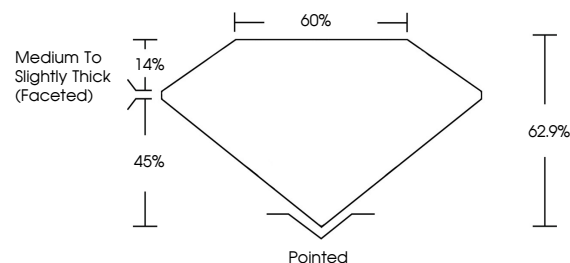

September 17, 2025
IGI Report No LG735524464
PEAR BRILLIANT
2.07 CARATS
D
11.25 X 7.08 X 4.45 MM
Carat Weight
Color Grade
Clarity Grade
Depth
Table
Girdle
Medium to Slightly Thick (Faceted)
Pointed
EXCELLENT
EXCELLENT
NONE
IGI LG735524464
Comments: This Laboratory Grown Diamond was created by Chemical Vapor Deposition (CVD) growth process. Type IIa

LABORATORY GROWN DIAMOND REPORT

September 17, 2025
IGI Report Number **LG735524464**
Description **LABORATORY GROWN DIAMOND**
Shape and Cutting Style **PEAR BRILLIANT**
Measurements **11.25 X 7.08 X 4.45 MM**

GRADING RESULTS

Carat Weight **2.07 CARATS**
Color Grade **D**
Clarity Grade **VVS 2**

ADDITIONAL GRADING INFORMATION

Polish **EXCELLENT**
Symmetry **EXCELLENT**
Fluorescence **NONE**
Inscription(s) **IGI LG735524464**

Comments: This Laboratory Grown Diamond was created by Chemical Vapor Deposition (CVD) growth process. Type IIa

PROPORTIONS

Sample Image Used

CLARITY CHARACTERISTICS

KEY TO SYMBOLS

Red symbols indicate internal characteristics.
Green symbols indicate external characteristics.