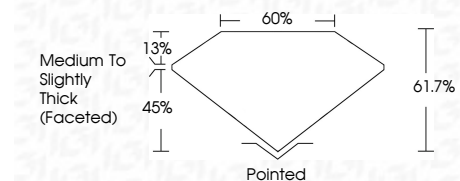

GRADING RESULTS

Carat Weight **2.05 CARATS**

Color Grade **E**

Clarity Grade **VVS 1**

Sample Image Used

PROPORTIONS

CLARITY CHARACTERISTICS

KEY TO SYMBOLS

Red symbols indicate internal characteristics.
Green symbols indicate external characteristics.

COLOR

D E F G H I J Faint Very Light Light

CLARITY

IF WS¹⁻² VS¹⁻² SI¹⁻² I¹⁻³

Internally Flawless Very Very Slightly Included Very Slightly Included Slightly Included Included

IGI

August 6, 2025
IGI Report No LG727505732
OVAL BRILLIANT
10.34 X 7.20 X 4.44 MM
Carat Weight 2.05 CARATS
Color Grade E
Clarity Grade VVS 1
Depth 61.7%
Table 45%
Girdle Medium to Slightly Thick (Faceted)
Culet Pointed
Polish EXCELLENT
Symmetry EXCELLENT
Fluorescence NONE
Inscription(s) IGI LG727505732
Comments: This Laboratory Grown Diamond was created by Chemical Vapor Deposition (CVD) growth process. Type IIa

August 6, 2025
IGI Report Number **LG727505732**
Description **LABORATORY GROWN DIAMOND**
Shape and Cutting Style **OVAL BRILLIANT**
Measurements **10.34 X 7.20 X 4.44 MM**

GRADING RESULTS

Carat Weight **2.05 CARATS**