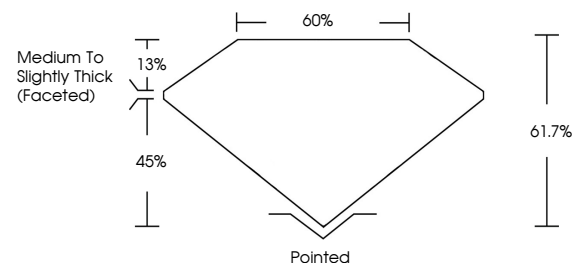

ELECTRONIC COPY

LG727505732
Report verification at igi.org

August 6, 2025
IGI Report Number **LG727505732**

Description **LABORATORY GROWN DIAMOND**

Shape and Cutting Style **OVAL BRILLIANT**

Measurements **10.34 X 7.20 X 4.44 MM**

GRADING RESULTS

Carat Weight **2.05 CARATS**

Color Grade **E**

Clarity Grade **VVS 1**

Sample Image Used

PROPORTIONS

CLARITY CHARACTERISTICS

KEY TO SYMBOLS

Red symbols indicate internal characteristics.
Green symbols indicate external characteristics.

COLOR

D E F G H I J Faint Very Light Light

CLARITY

IF WS¹⁻² VS¹⁻² SI¹⁻² I¹⁻³

Internally Flawless Very Very Slightly Included Very Slightly Included Slightly Included Included

August 6, 2025
IGI Report Number **LG727505732**
Description **LABORATORY GROWN DIAMOND**
Shape and Cutting Style **OVAL BRILLIANT**
Measurements **10.34 X 7.20 X 4.44 MM**

GRADING RESULTS

Carat Weight **2.05 CARATS**