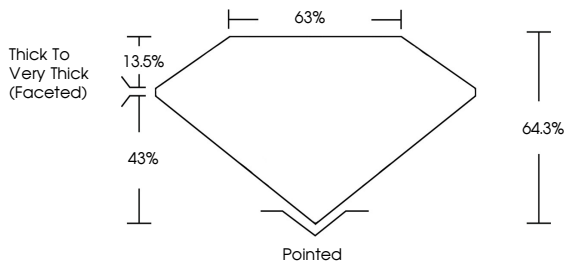

PROPORTIONS