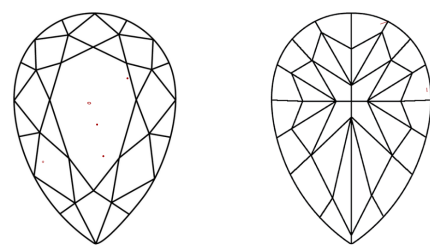

GRADING RESULTS
Carat Weight **1.34 CARAT**
Color Grade **FANCY VIVID YELLOW**
Clarity Grade **VS 1**

ADDITIONAL GRADING INFORMATION
Polish **EXCELLENT**
Symmetry **EXCELLENT**
Fluorescence **NONE**
Inscription(s) **IGI LG724556101**

Comments: This Laboratory Grown Diamond was created by Chemical Vapor Deposition (CVD) growth process.

PROPORTIONS

CLARITY CHARACTERISTICS

KEY TO SYMBOLS
Red symbols indicate internal characteristics.
Green symbols indicate external characteristics.

Sample Image Used

COLOR

D	E	F	G	H	I	J	Faint	Very Light	Light
---	---	---	---	---	---	---	-------	------------	-------

CLARITY

IF	VS ¹⁻²	VS ¹⁻²	SI ¹⁻²	I ¹⁻³
Internally Flawless	Very Very Slightly Included	Very Slightly Included	Slightly Included	Included