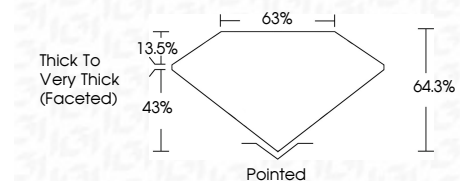

ELECTRONIC COPY

LG724556101
Report verification at igi.org

August 6, 2025
IGI Report Number **LG724556101**
Description **LABORATORY GROWN DIAMOND**

Shape and Cutting Style **PEAR MODIFIED BRILLIANT**
Measurements **9.14 X 5.57 X 3.58 MM**

GRADING RESULTS
Carat Weight **1.34 CARAT**
Color Grade **FANCY VIVID YELLOW**
Clarity Grade **VS 1**

ADDITIONAL GRADING INFORMATION
Polish **EXCELLENT**
Symmetry **EXCELLENT**
Fluorescence **NONE**
Inscription(s) **IGI LG724556101**
Comments: This Laboratory Grown Diamond was created by Chemical Vapor Deposition (CVD) growth process.

August 6, 2025
IGI Report No **LG724556101**
PEAR MODIFIED BRILLIANT
9.14 X 5.57 X 3.58 MM
1.34 CARAT
Color Grade **FANCY VIVID YELLOW**
Clarity Grade **VS 1**
Depth **43%**
Table **13.5%**
Girdle **64.3%**
Thick to Very Thick (Faceted)
Culet **Pointed**
Polish **EXCELLENT**
Symmetry **EXCELLENT**
Fluorescence **NONE**
Inscription(s) **IGI LG724556101**
Comments: This Laboratory Grown Diamond was created by Chemical Vapor Deposition (CVD) growth process.

GRADING RESULTS
Carat Weight **1.34 CARAT**
Color Grade **FANCY VIVID YELLOW**
Clarity Grade **VS 1**

ADDITIONAL GRADING INFORMATION
Polish **EXCELLENT**
Symmetry **EXCELLENT**
Fluorescence **NONE**
Inscription(s) **IGI LG724556101**