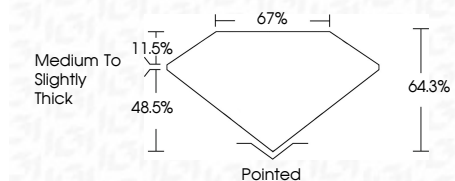

Measurements **10.34 X 7.22 X 4.64 MM**

**GRADING RESULTS**

Carat Weight **3.02 CARATS**

Color Grade **D**

Clarity Grade **VVS 1**

**ADDITIONAL GRADING INFORMATION**

Polish **EXCELLENT**

Symmetry **EXCELLENT**

Fluorescence **NONE**

Inscription(s) **IGI LG712515485**

Comments: This Laboratory Grown Diamond was created by Chemical Vapor Deposition (CVD) growth process. Type IIa

May 28, 2025  
IGI Report No LG712515485  
CUT CORNERED RECT. MODIFIED BRILLIANT  
10.34 X 7.22 X 4.64 MM  
3.02 CARATS  
D  
VVS 1  
48.5%  
67%  
Medium to Slightly Thick  
Pointed  
EXCELLENT  
EXCELLENT  
NONE  
IGI LG712515485  
Comments: This Laboratory Grown Diamond was created by Chemical Vapor Deposition (CVD) growth process. Type IIa

**LABORATORY GROWN DIAMOND REPORT**

May 28, 2025

IGI Report Number **LG712515485**

Description **LABORATORY GROWN DIAMOND**

Shape and Cutting Style **CUT CORNERED RECTANGULAR  
MODIFIED BRILLIANT**

Measurements **10.34 X 7.22 X 4.64 MM**