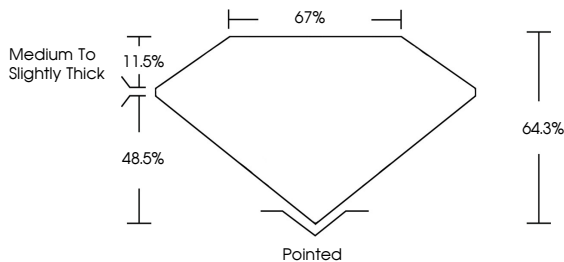

PROPORTIONS